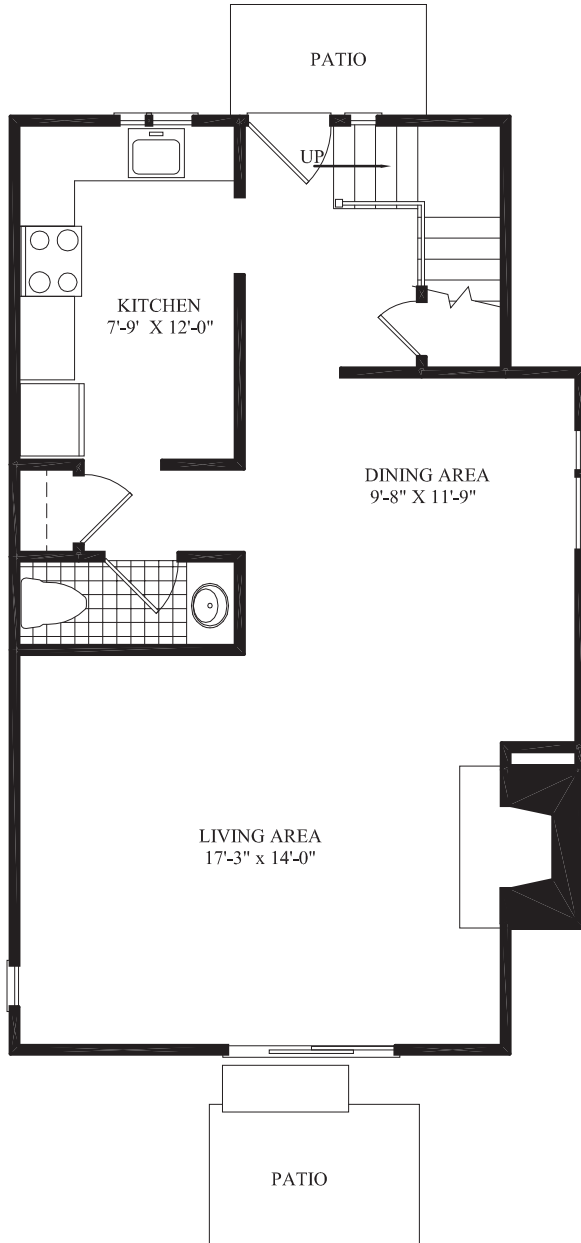

The New Englander (Townhouse)

- Two Bedrooms
- One and a Half Baths
- Two Level

1265 Sq. Ft.

www.AboutHeritageVillage.com

GROUND LEVEL

UPPER LEVEL