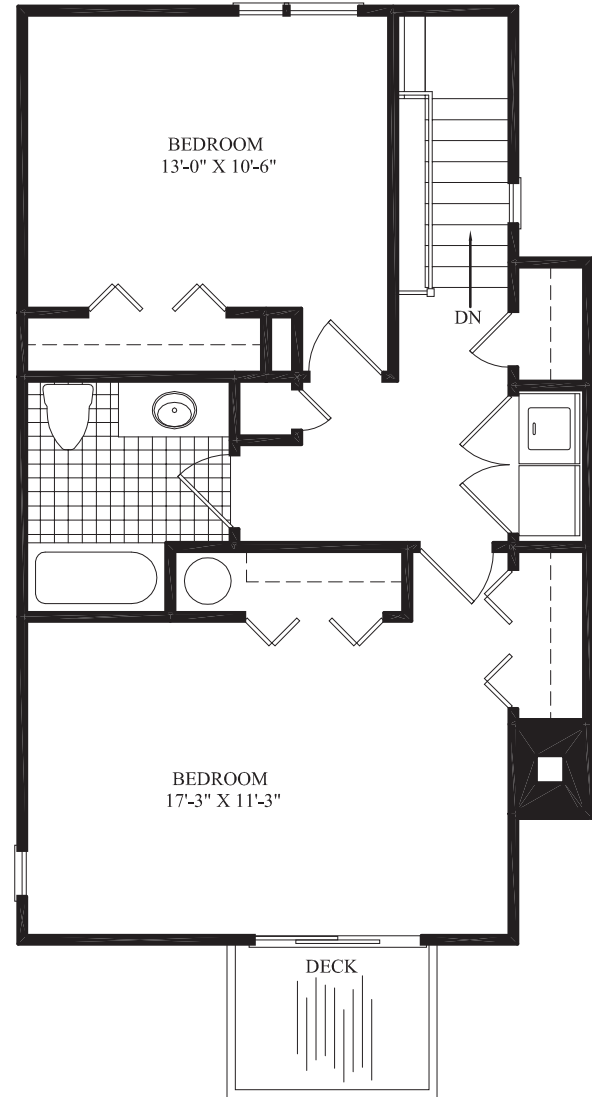

The New Englander (Townhouse)

- Two Bedrooms
- One and a Half Baths
- Two Level

1265 Sq. Ft.

www.AboutHeritageVillage.com

GROUND LEVEL

UPPER LEVEL