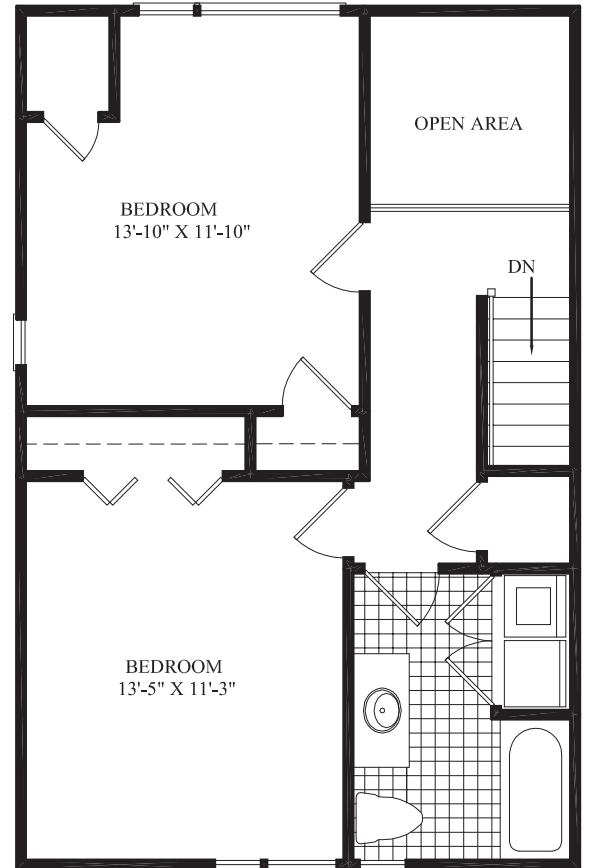

# The Franklin (Townhouse)

- Two Bedrooms
- One and a Half Baths
- Two Level

1249 Sq. Ft.

[www.AboutHeritageVillage.com](http://www.AboutHeritageVillage.com)

GROUND LEVEL

UPPER LEVEL