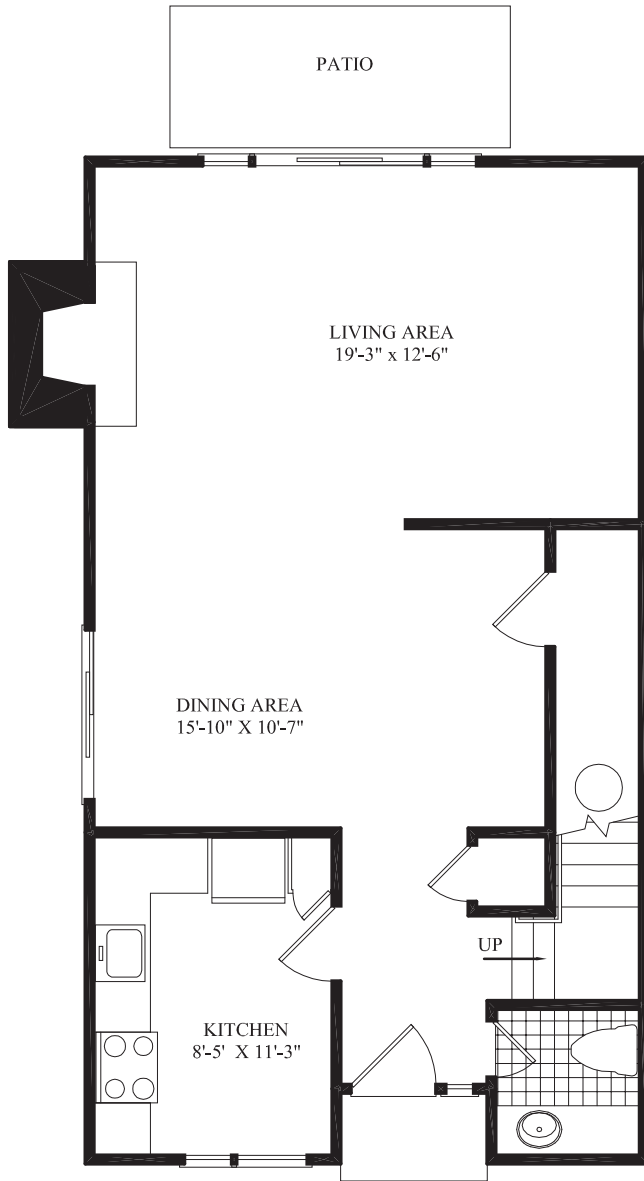

# The Franklin (Townhouse)

- Two Bedrooms
- One and a Half Baths
- Two Level

1249 Sq. Ft.

[www.AboutHeritageVillage.com](http://www.AboutHeritageVillage.com)

GROUND LEVEL

UPPER LEVEL