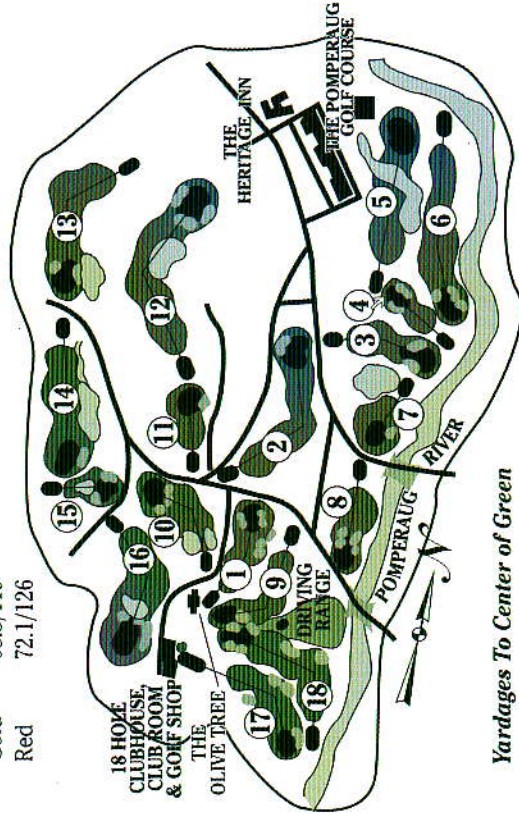

**U.S.G.A. RULES GOVERN ALL PLAY**  
 Except As Modified by Local Ruling

- Embedded ball rule (25-2) in effect anywhere "through the green".
- Avoid Slow Play - Observe Golf Etiquette.
- **Starter/Ranger or Golf Shop Staff has full control of play off both 1st Tees.**

**Course Ratings/Slope**

Blue	71.1/127
White	70.2/125
Gold	68.3/119
Red	72.1/126

*Yardages To Center of Green*

**Golf Shop Phone: (203) 264-8081**

**Maximum Time  
 Rating: 4:00 hours**

**Enjoy Your Round!**